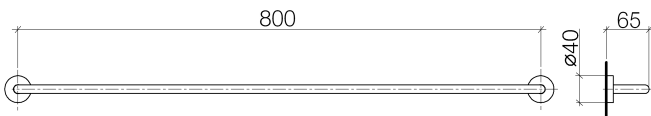

Bathtub - Lissé

Towel bar - polished chrome

Article number: 83 080 979-00

- Center to center 31-1/2"
- Width 33-1/8"
- Height 1-5/8"
- Flange diameter 1-5/8"
- 2-1/2" Projection

polished chrome

### Dimensional drawing

All dimensions in mm / inch = mm x 0,0394

Bathtub - Lissé

Towel bar - polished chrome

Article number: 83 080 979-00

Bathtub - Lissé  
Towel bar - polished chrome  
Article number: 83 080 979-00