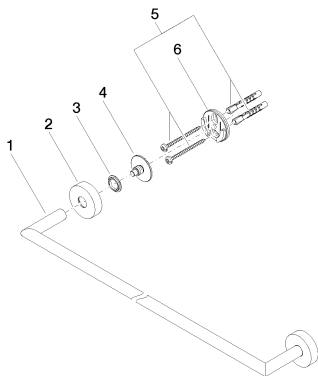

Bathtub - Lissé

Towel bar - polished chrome

Article number: 83 080 979-00

- Center to center 31-1/2"
- Width 33-1/8"
- Height 1-5/8"
- Flange diameter 1-5/8"
- 2-1/2" Projection

polished chrome

### Dimensional drawing

All dimensions in mm / inch = mm x 0,0394

Bathtub - Lissé

Towel bar - polished chrome

Article number: 83 080 979-00

Bathtub - Lissé  
Towel bar - polished chrome  
Article number: 83 080 979-00

### Spare parts list

Number	Item Number	Designation	Number of units
--------	-------------	-------------	-----------------